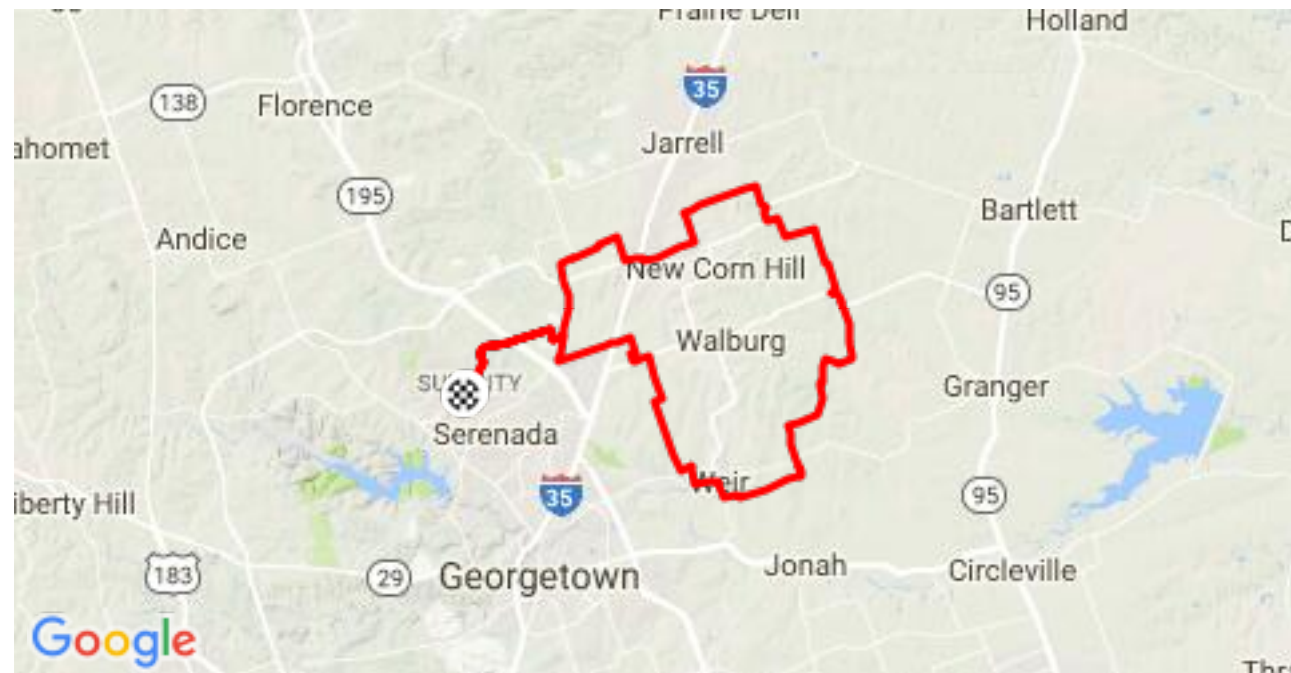

SS5-Sun_City_To_Weir

<https://www.strava.com/routes/12149897>

45.87 mi

Distance

1,877 ft

Elevation Gain

Road

Ride Type

Est. Moving Time: 2:42:14

Route recommendations may be incomplete and/or inaccurate and may contain sections of private land and/or sections of terrain that could be challenging or hazardous. Always use your best judgement about the safety of road and trail conditions and follow traffic and property laws. Est. Moving Time based on your avg speed of 17.0 mi/h over last 4 weeks

DIRECTION	DISTANCE (miles)
Proceed onto Texas Drive	0.0
Right onto Sun City Boulevard	0.1
Proceed onto Sun City Boulevard	2.4
Continue on County Road 147	2.4
Proceed onto County Road 147	4.2
Right onto County Road 234	4.4
Left onto County Road 143	5.2
Proceed onto County Road 143	5.6
Left onto Interstate Highway 35 Service Road	7.0
Right onto County Road 142	7.1
Proceed onto County Road 142	7.3
Left onto Farm-to-Market Road 972	8.4
Right onto County Road 141	8.8
Proceed onto County Road 141	9.0
Proceed onto County Road 141	10.1
Right onto County Road 150	10.2
Left onto County Road 140	10.5
Continue on County Road 194	12.8

DIRECTION	DISTANCE (miles)
Right onto Towns Mill Road	13.1
Proceed onto Towns Mill Road	13.2
Left onto Farm-to-Market Road 971	13.7
Left onto North Main Street	14.4
Proceed onto North Main Street	14.4
Left onto Farm-to-Market Road 971	14.4
Right onto County Road 120	14.5
Proceed onto County Road 120	15.0
Continue on County Road 124	15.1
Left onto County Road 156	17.7
Proceed onto County Road 156	18.4
Right onto County Road 327	19.3
Proceed onto County Road 327	19.6
Left onto County Road 328	20.2
Proceed onto County Road 328	20.3
Right onto County Road 329	22.1
Proceed onto County Road 329	22.4
Left onto County Road 320	23.0
Proceed onto County Road 320	23.4
Continue on Farm-to-Market Road 972	24.8
Right onto County Road 382	25.3
Proceed onto County Road 382	27.3
Left onto County Road 302	27.6
Right onto Farm-to-Market Road 1105	29.6
Left onto County Road 314	29.9
Proceed onto County Road 314	31.4
Proceed onto County Road 314	32.8
Left onto County Road 375	33.1
Right onto County Road 311	34.1
Continue on Ronald Reagan Boulevard	35.9
Proceed onto Ronald Reagan Boulevard	36.0
Right onto County Road 237	36.4
Left onto County Road 238	37.1
Proceed onto County Road 238	38.3
Left onto County Road 234	38.7
Proceed onto County Road 234	40.0
Proceed onto County Road 234	41.2